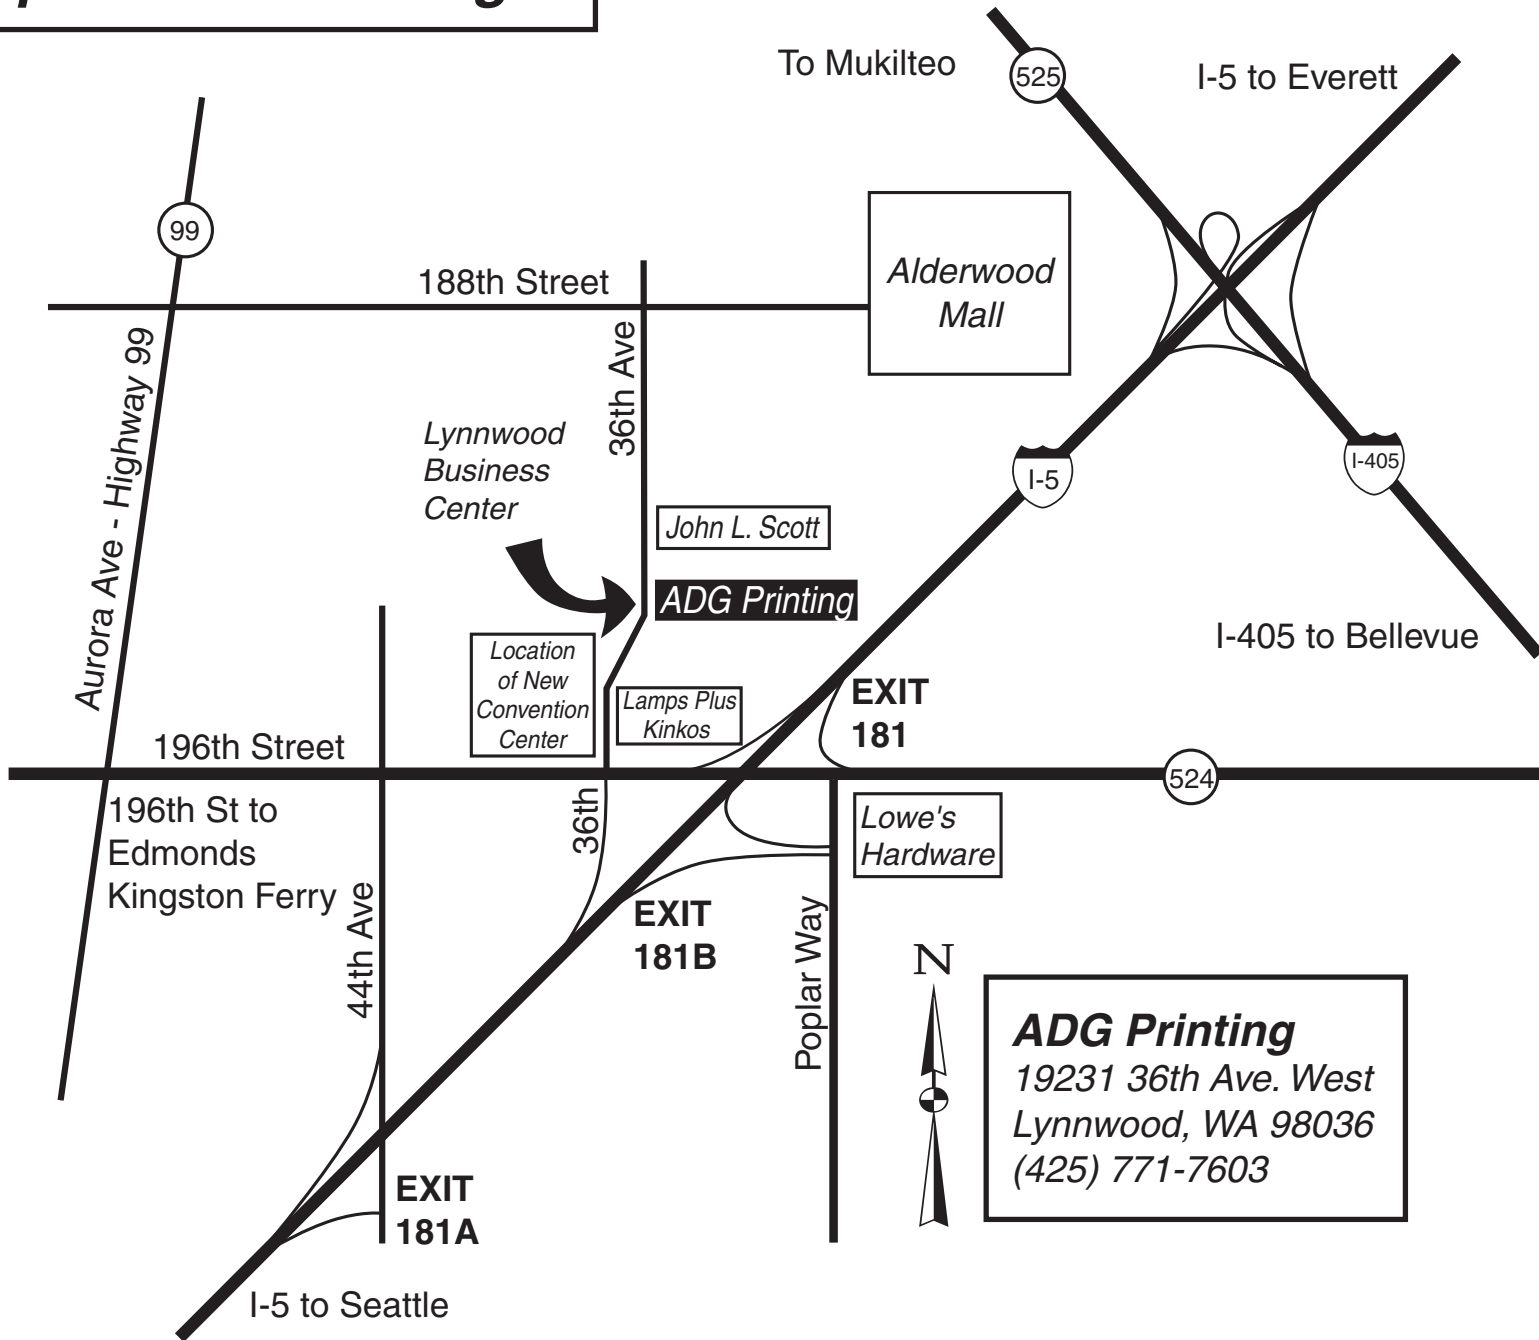

# Map to ADG Printing

**ADG Printing**  
19231 36th Ave. West  
Lynnwood, WA 98036  
(425) 771-7603